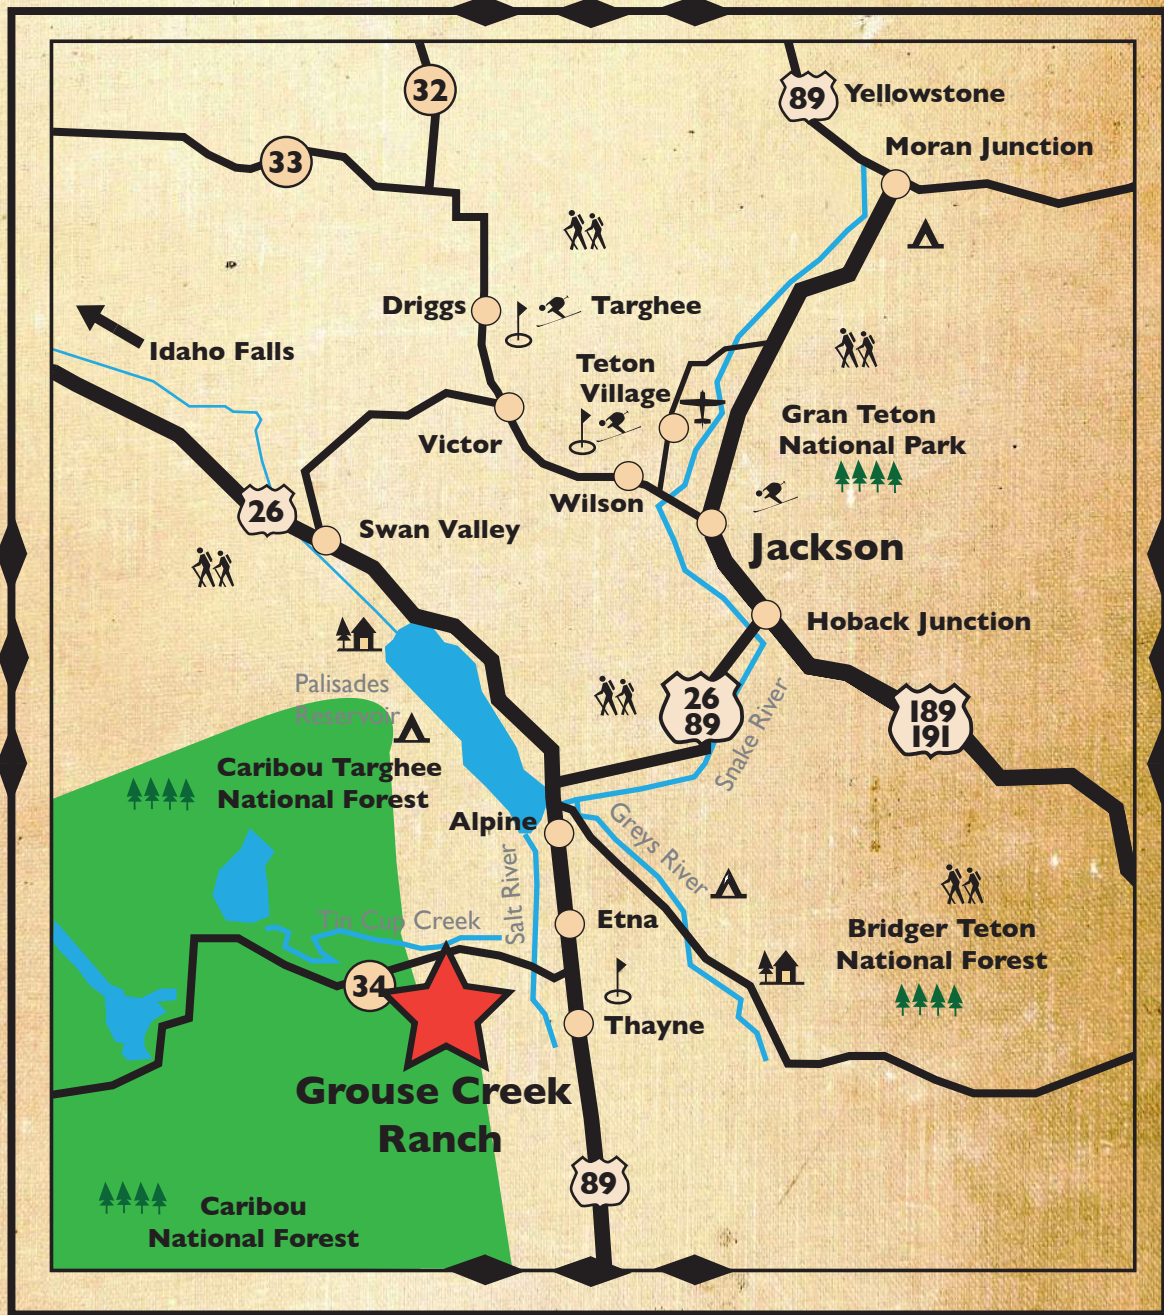

GCR
 GROUSE CREEK RANCH

From Jackson: Take Highway 26/89 South, continue on 26/89 through Hoback Junction (take a left at the Y) to Alpine Junction. Continue on South Highway 89 until you reach Highway 239 and then take a right toward Freedom. Turn right on State Line Road and when you reach Highway 34 turn left. Stay on Highway 34 until you reach Grouse Creek Ranch.

5528 GROUSE LOOP
 FREEDOM, IDAHO 83120
 (208) 339-3200
 (307) 201-1685